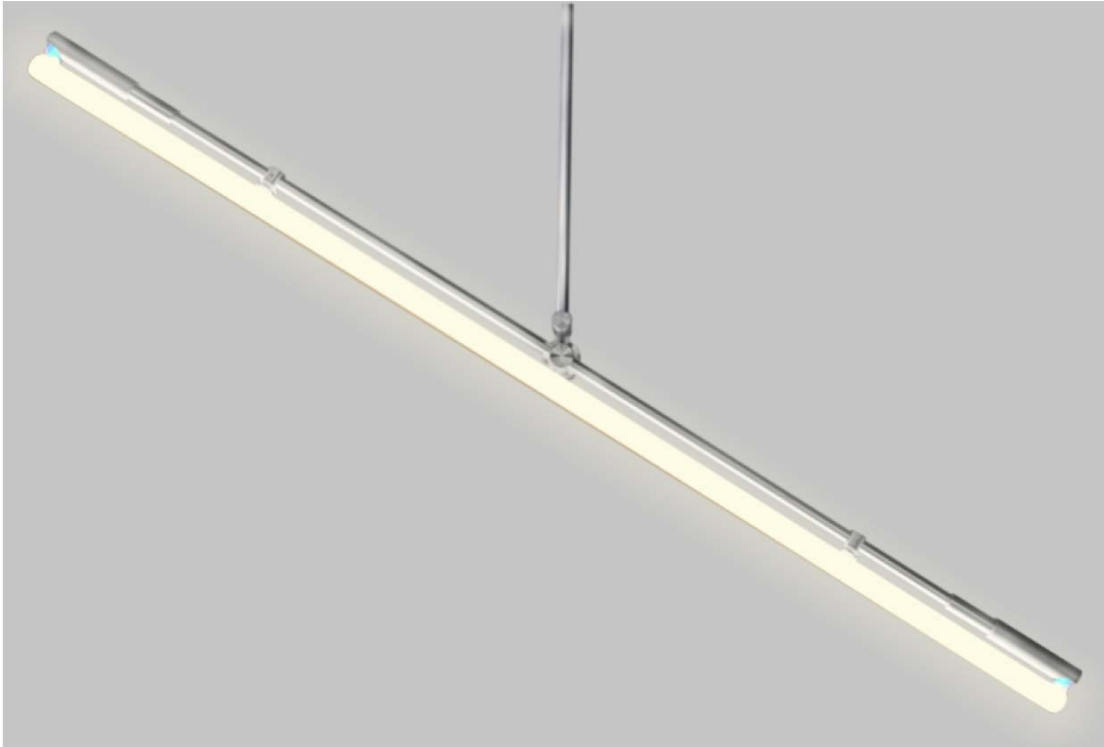

The Art and Science of Light

SPECIFICATIONS:

model: AXXS with Remote Power Supply
primary power: 120V, 277V
Compliance: UL Listed
control: Dimming Compatible
finish: Clear Anodized Aluminum
dimensions: 4'0" - 6'0" in increments of 3"
lamp color(s): See color chart on Details Sheet
update: August 14, 2012

FEATURES:

AXXS offers a creative way to illuminate an interior space with cold cathode lamps. The AXXS hub allows lamps to be rotated to a fixed position at multiple angles for one of a kind installations. ACL's new threaded eCVR with no visible fasteners make this luminaire sleek and minimalistic, giving the impression of light floating in space. AXXS Cold Cathode lamps have end to end illumination and are available in several lengths and colors. This luminaire offers unlimited possibilities that are both classic and timeless.

AXXS CUT SHEET

Project Name _____ Qty _____ Date _____

SPECIFICATION CODE:

Product	Power Supply	Stem Length	Environment	Color (1)	Primary	Dimming (2)	Lamp Dimension
AXXS Cold Cathode	e50 - Energy Saver e100 - Standard Output e200 - High Output	4' to 6' - (3" increment)	DR - Dry	See Color Chart	120V 277V	2- 2 Wire 3- 3 Wire	4' to 6'