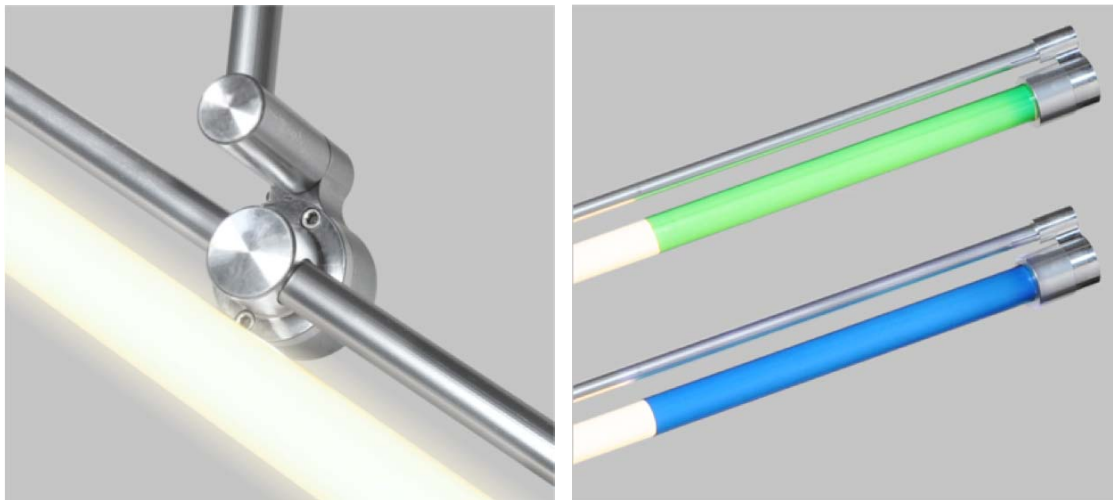

The Art and Science of Light

SPECIFICATIONS:

model: AXXS FL with Remote Power Supply
primary power: 120V, 277V
Compliance: UL Listed
control: Dimming Compatible
finish: Clear Anodized Aluminum
dimensions: 4'0", 5'0"
update: August 15, 2012

FEATURES:

AXXS FL offers a creative way to illuminate an interior space while supporting energy efficient fluorescent lamps. The AXXS hub allows lamps to be rotated to a fixed position at multiple angles for one of a kind installations. ACL's new threaded lamp holders with no visible fasteners make this luminaire sleek and minimalistic. AXXS FL fixtures are available in standard T8 and T5 4' and 5' lamps. AXXS FL offers unlimited possibilities that are both aesthetically timeless and energy efficient.

AXXS FL CUT SHEET

Project Name

Qty

Date

SPECIFICATION CODE:

Product	Model	Ballast	Emergency	Stem Length	Nominal Length
AXFL-T8 AXFL-T5	S01 - Remote Mount	E - Electronic EHO - High Output ED - Dimming	0 - None X - Indicate quantity	4' to 6' - (3" increments)	4-4' 5-5'

ACL INC.

Architectural Cathode Lighting, Incorporated

cathodelighting.com

5301 Pacific Boulevard
Huntington Park, California 90255 USA
Telephone 323.581.8800
Fax 323.581.7971
info@cathodelighting.com